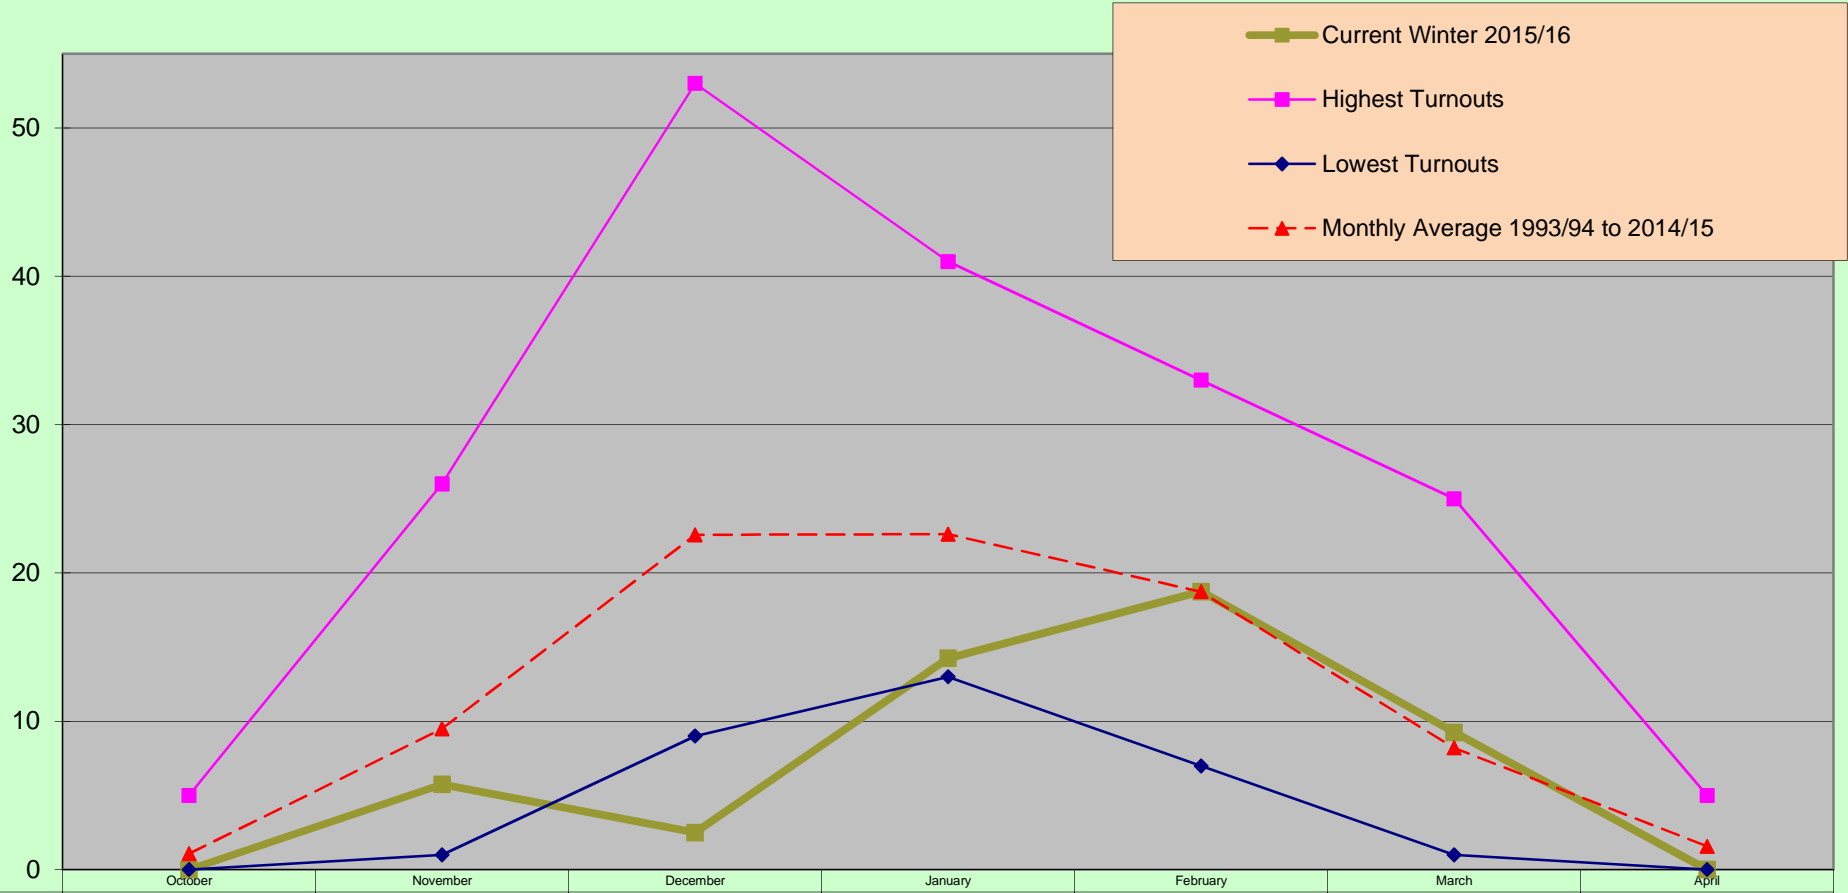

Precautionary County Salting Turnouts Per Month - Not Including Snow Days

Current Winter 2015/16	0	6	3	14	19	9	0
Highest Turnouts	5	26	53	41	33	25	5
Lowest Turnouts	0	1	9	13	7	1	0
Monthly Average 1993/94 to 2014/15	1	9	23	23	19	8	2

Month

This page is intentionally left blank